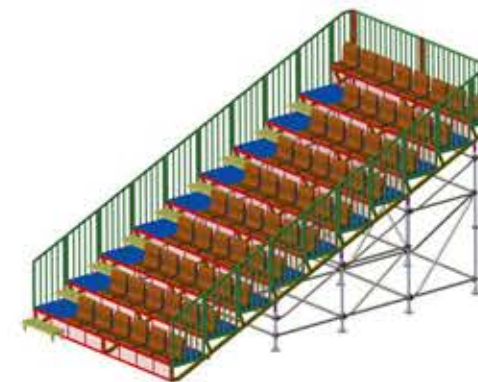

ZK01-High back seat

ZK02-Mid Back seat

Model A: to be installed directly to stairs

ZK04-Mid back seat

ZK05-Low back seat

Model B: To be installed with standing holder

ZK06-No back seat

ZK08-Round seat

Model C: To be installed to side of Stairs with side holder.

Model D: Bleachers for 1-4 rows

Model G: Bleachers with Roof, and OEM designs.

Model E: Bleachers with stairs for over 3 rows

Model H: Layer bleachers OEM design

Model F: Bleachers with stairs and fen for over 4 rows