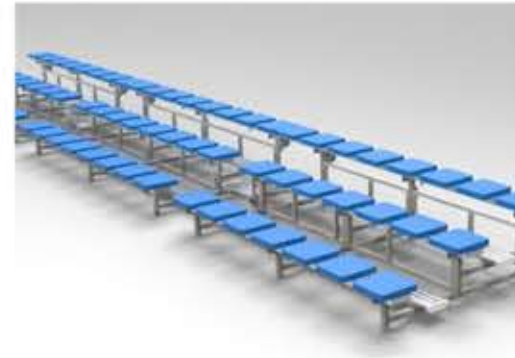

ZK01-High back seat

ZK02-Mid Back seat

Model A: to be installed directly to stairs

ZK04-Mid back seat

ZK05-Low back seat

Model B: To be installed with standing holder

ZK06-No back seat

ZK08-Round seat

Model C: To be installed to side of Stairs with side holder.

Model D: Bleachers for 1-4 rows

Model G: Bleachers with Roof, and OEM designs.

Model E: Bleachers with stairs for over 3 rows

Model H: Layer bleachers OEM design

Model F: Bleachers with stairs and fen for over 4 rows